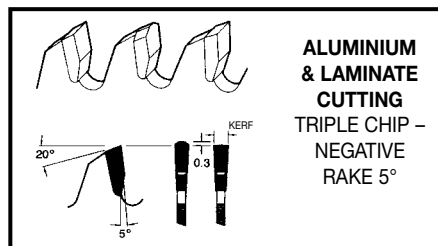

LINBIDE SERIES BLADES | BENCHTOP RANGE

Laser Cut for Accuracy!

KERF SIZES

- 250mm – 3.2mm
- 300mm – 3.2mm
- 350mm – 3.2mm

Premium Quality Saw Blades!

All blades are roll tensioned to ensure a “flat blade”.

TEETH CONFIGURATIONS

Product No.	Diameter	Bores	No. of Teeth	APN
-------------	----------	-------	--------------	-----

TIMBER CUTTING BLADES

1325012	250mm	30mm	12	9416206330017
1325024	250mm	30mm	24	9416206330086
1325040	250mm	30mm	40	9416206330192
1325060	250mm	30mm	60	9416206330307
1325080	250mm	30mm	80	9416206330420
1330014	300mm	30mm	14	9416206330024
1330028	300mm	30mm	28	9416206330093
1330048	300mm	30mm	48	9416206330208
1330072	300mm	30mm	72	9416206330314
1330096	300mm	30mm	96	9416206330437
1335020	350mm	30mm	20	9416206330031
1335032	350mm	30mm	32	9416206330109
1335054	350mm	30mm	52	9416206330222
1335084	350mm	30mm	84	9416206330338
13350108	350mm	30mm	108	9416206330451

ALUMINIUM/DOUBLE SIDED LAMINATE CUTTING

1325060A	250mm	30mm	60A	9416206340092
1330072A	300mm	30mm	72A	9416206340108
1335084A	350mm	30mm	84A	9416206340122

Product No.	Description	APN
-------------	-------------	-----

ALUMINIUM CUTTING LUBRICANT

07LUBE	300mm x 75mm Dia	9314679903953
07LUBE2	150mm x 50mm Dia	9314679903946

ELEKTRA KGS 300 BLADE (NEGATIVE RAKE)

Product No.	Diameter	Bores	No. of Teeth	APN
132503024EB	250mm	30mm	24	9416206340313
132503040EB	250mm	30mm	40	9416206340320
132503060EB	250mm	30mm	60	9416206340337
132503080EB	250mm	30mm	80	9416206340344
0725030100A (ALUMINIUM)	250mm	30mm	100	9314679903755