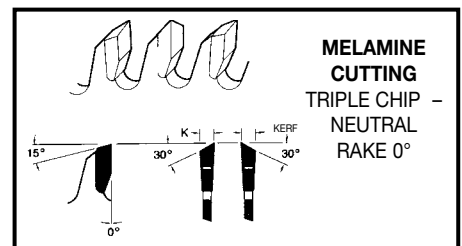

LINBIDE SERIES BLADES | BENCHTOP RANGE

Laser Cut for Accuracy!

KERF SIZES

- 250mm – 3.2mm
- 300mm – 3.2mm
- 350mm – 3.2mm

Premium Quality Saw Blades!

All blades are roll tensioned to ensure a “flat blade”.

TEETH CONFIGURATIONS

Product No.	Diameter	Bores	No. of Teeth	APN
-------------	----------	-------	--------------	-----

TIMBER CUTTING BLADES

1325012	250mm	30mm	12	9416206330017
1325024	250mm	30mm	24	9416206330086
1325040	250mm	30mm	40	9416206330192
1325060	250mm	30mm	60	9416206330307
1325080	250mm	30mm	80	9416206330420
1330014	300mm	30mm	14	9416206330024
1330028	300mm	30mm	28	9416206330093
1330048	300mm	30mm	48	9416206330208
1330072	300mm	30mm	72	9416206330314
1330096	300mm	30mm	96	9416206330437
1335020	350mm	30mm	20	9416206330031
1335032	350mm	30mm	32	9416206330109
1335054	350mm	30mm	52	9416206330222
1335084	350mm	30mm	84	9416206330338
13350108	350mm	30mm	108	9416206330451

ALUMINIUM/DOUBLE SIDED LAMINATE CUTTING

1325060A	250mm	30mm	60A	9416206340092
1330072A	300mm	30mm	72A	9416206340108
1335084A	350mm	30mm	84A	9416206340122

Product No.	Description	APN
-------------	-------------	-----

ALUMINIUM CUTTING LUBRICANT

07LUBE	300mm x 75mm Dia	9314679903953
07LUBE2	150mm x 50mm Dia	9314679903946

ELEKTRA KGS 300 BLADE (NEGATIVE RAKE)

Product No.	Diameter	Bores	No. of Teeth	APN
132503024EB	250mm	30mm	24	9416206340313
132503040EB	250mm	30mm	40	9416206340320
132503060EB	250mm	30mm	60	9416206340337
132503080EB	250mm	30mm	80	9416206340344
0725030100A (ALUMINIUM)	250mm	30mm	100	9314679903755