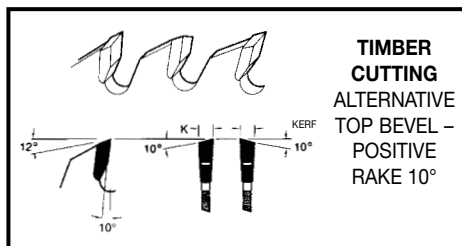

LINBIDE SERIES BLADES | BENCHTOP RANGE

Laser Cut for Accuracy!

KERF SIZES

- 250mm – 3.2mm
- 300mm – 3.2mm
- 350mm – 3.2mm

Premium Quality Saw Blades!

All blades are roll tensioned to ensure a “flat blade”.

TEETH CONFIGURATIONS

Product No.	Diameter	Bores	No. of Teeth	APN
-------------	----------	-------	--------------	-----

TIMBER CUTTING BLADES

1325012	250mm	30mm	12	9416206330017
1325024	250mm	30mm	24	9416206330086
1325040	250mm	30mm	40	9416206330192
1325060	250mm	30mm	60	9416206330307
1325080	250mm	30mm	80	9416206330420
1330014	300mm	30mm	14	9416206330024
1330028	300mm	30mm	28	9416206330093
1330048	300mm	30mm	48	9416206330208
1330072	300mm	30mm	72	9416206330314
1330096	300mm	30mm	96	9416206330437
1335020	350mm	30mm	20	9416206330031
1335032	350mm	30mm	32	9416206330109
1335054	350mm	30mm	52	9416206330222
1335084	350mm	30mm	84	9416206330338
13350108	350mm	30mm	108	9416206330451

ALUMINIUM CUTTING LUBRICANT

07LUBE	300mm x 75mm Dia	9314679903953
07LUBE2	150mm x 50mm Dia	9314679903946

ELEKTRA KGS 300 BLADE (NEGATIVE RAKE)

Product No.	Diameter	Bores	No. of Teeth	APN
132503024EB	250mm	30mm	24	9416206340313
132503040EB	250mm	30mm	40	9416206340320
132503060EB	250mm	30mm	60	9416206340337
132503080EB	250mm	30mm	80	9416206340344
0725030100A (ALUMINIUM)	250mm	30mm	100	9314679903755

LINBIDE SAW BUSHES

Part No. 13SB200

200 SAW BUSHES IN 14 POPULAR SIZES SUPPLIED IN A COMPARTMENT BOX.

PRECISION SAW BUSHES

- 200 SAW BUSHES IN 14 POPULAR SIZES SUPPLIED IN A COMPARTMENT BOX.
- (15) 16 x 12.7 (15) 25 x 20 (20) 30 x 25 (5) 36 x 15
(10) 20 x 12.7 (10) 25.4 x 20 (10) 30 x 25.4 (10) 35 x 25
(20) 20 x 16 (25) 30 x 16 (10) 31.7 x 25
(20) 25 x 16 (20) 30 x 20 (5) 31.7 x 25.4